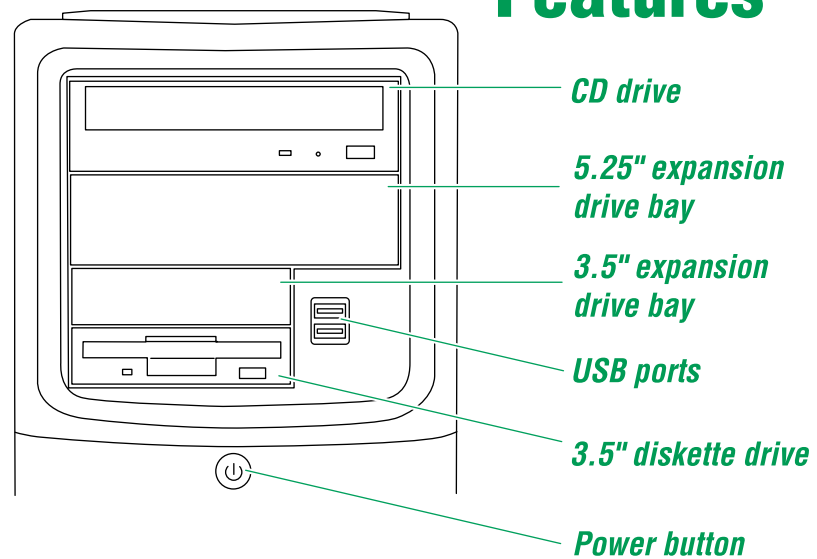

Gateway SP 500 Server Quick Guide

Features

Connecting Your System

Uninterruptible Power Supply (optional)